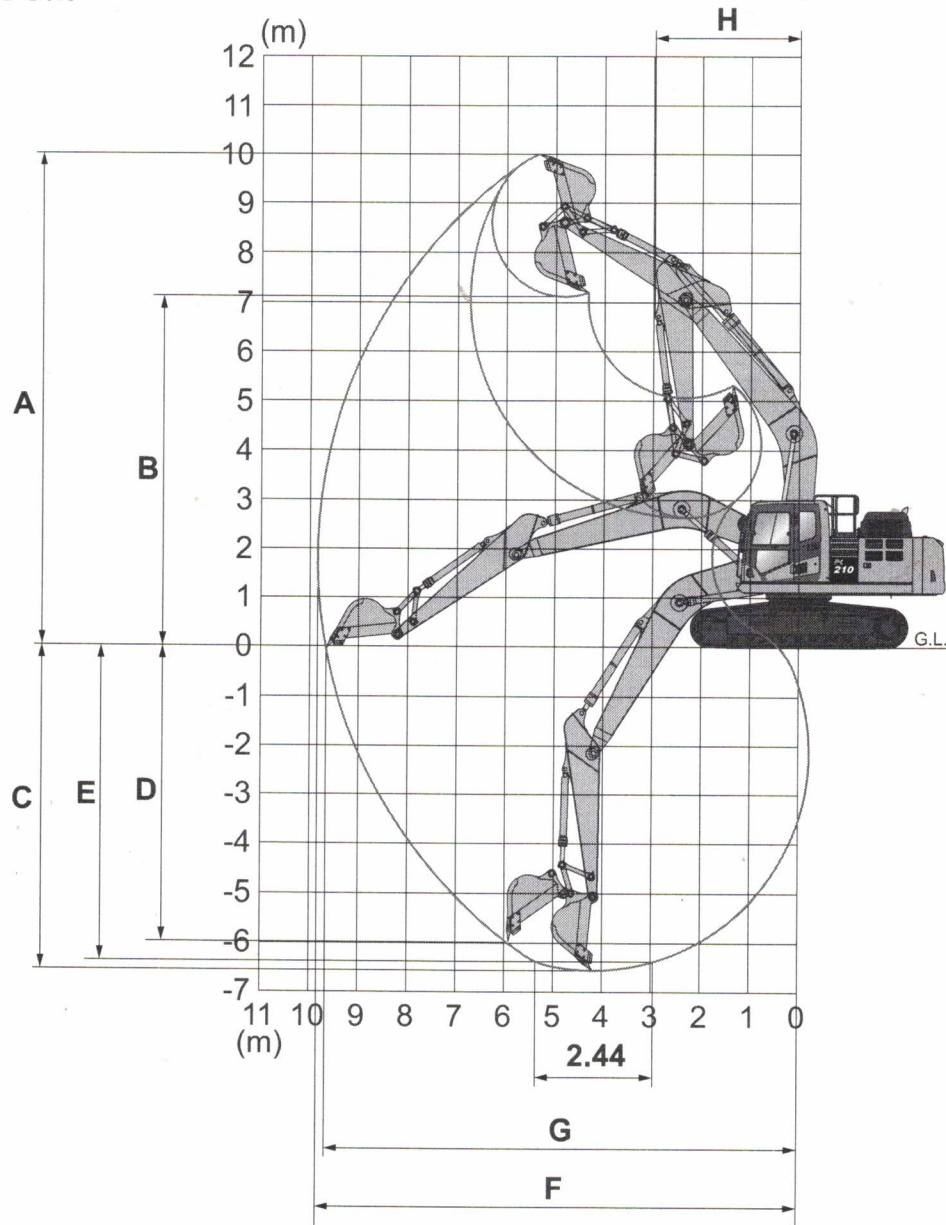

Working Range

MONO BOOM

WORKING RANGE

	PC210/LC-11		PC210NLC-11	
	2,4 m	2,9 m	2,4 m	2,9 m
A Max. digging height	9.800 mm	10.000 mm	9.740 mm	10.070 mm
B Max. dumping height	6.890 mm	7.110 mm	6.870 mm	7.190 mm
C Max. digging depth	6.095 mm	6.620 mm	5.980 mm	6.490 mm
D Max. vertical wall digging depth	5.430 mm	5.980 mm	5.390 mm	5.910 mm
E Max. digging depth of cut for 2,44 m level	5.780 mm	6.370 mm	5.755 mm	6.305 mm
F Max. digging reach	9.380 mm	9.875 mm	9.355 mm	9.850 mm
G Max. digging reach at ground level	9.190 mm	9.700 mm	9.160 mm	9.655 mm
H Min. swing radius	3.090 mm	3.040 mm	3.065 mm	2.975 mm
I Max. height at min. swing radius	8.080 mm	8.005 mm	8.130 mm	8.085 mm